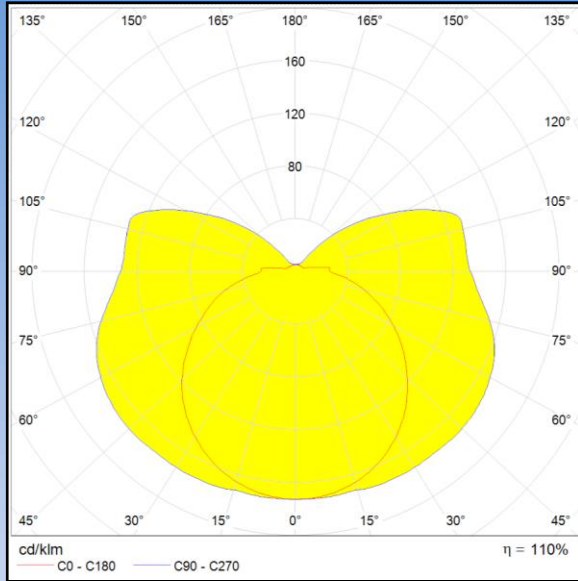

YLI

MODEL : LMB5 108, LMB5 114, LMB5 121, LMB5 128  
LMD5 108, LMD5 114, LMD5 121, LMD5 128

**SPECIFICATIONS:**

- ELECTRICITY SAVING (AVERAGE UP TO 20%).
- CUSTOMIZED COMPONENTS FOR STABILITY AND SAFETY.
- QUICK FIX (ONE STEP CONNECTION AND EFFORTLESS INSTALLATION).
- LINK-FIT TRUNKING SYSTEMS.
- CONNECTOR JACK CABLE.
- FLICKER -FREE (DEVICE START SYSTEM).
- SHOCK -PROOF.
- PERFECT LINKING.

YMB5 14W

SIZED :

(H)X(W)X(L)

8W (42 x 25 x 313)

14W (42 x 25 x 573)

21W (42 x 25 x 873)

28W (42 x 25 x 1173)