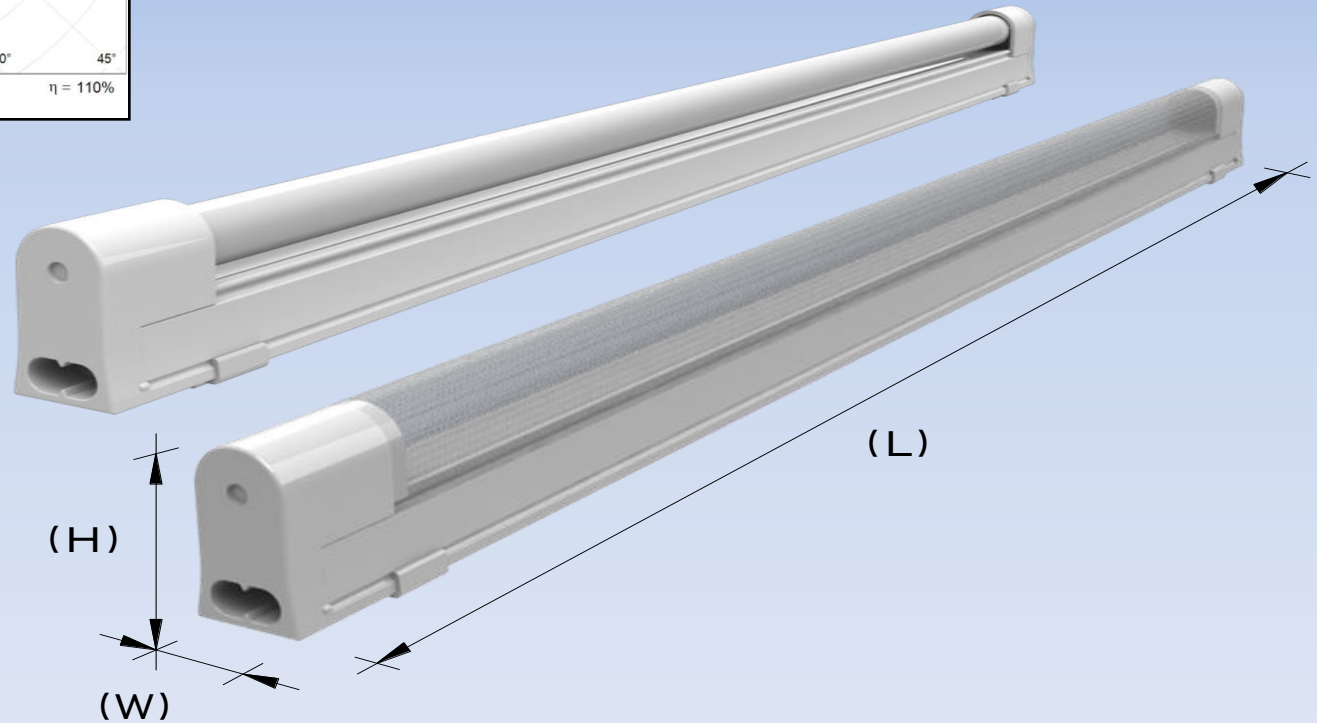

YLI

MODEL : LMB5 108, LMB5 114, LMB5 121, LMB5 128  
LMD5 108, LMD5 114, LMD5 121, LMD5 128

**SPECIFICATIONS:**

- ELECTRICITY SAVING (AVERAGE UP TO 20%).
- CUSTOMIZED COMPONENTS FOR STABILITY AND SAFETY.
- QUICK FIX (ONE STEP CONNECTION AND EFFORTLESS INSTALLATION).
- LINK-FIT TRUNKING SYSTEMS.
- CONNECTOR JACK CABLE.
- FLICKER -FREE (DEVICE START SYSTEM).
- SHOCK -PROOF.
- PERFECT LINKING.

YMB5 14W

SIZED :

(H)X(W)X(L)

8W (42 x 25 x 313)

14W (42 x 25 x 573)

21W (42 x 25 x 873)

28W (42 x 25 x 1173)